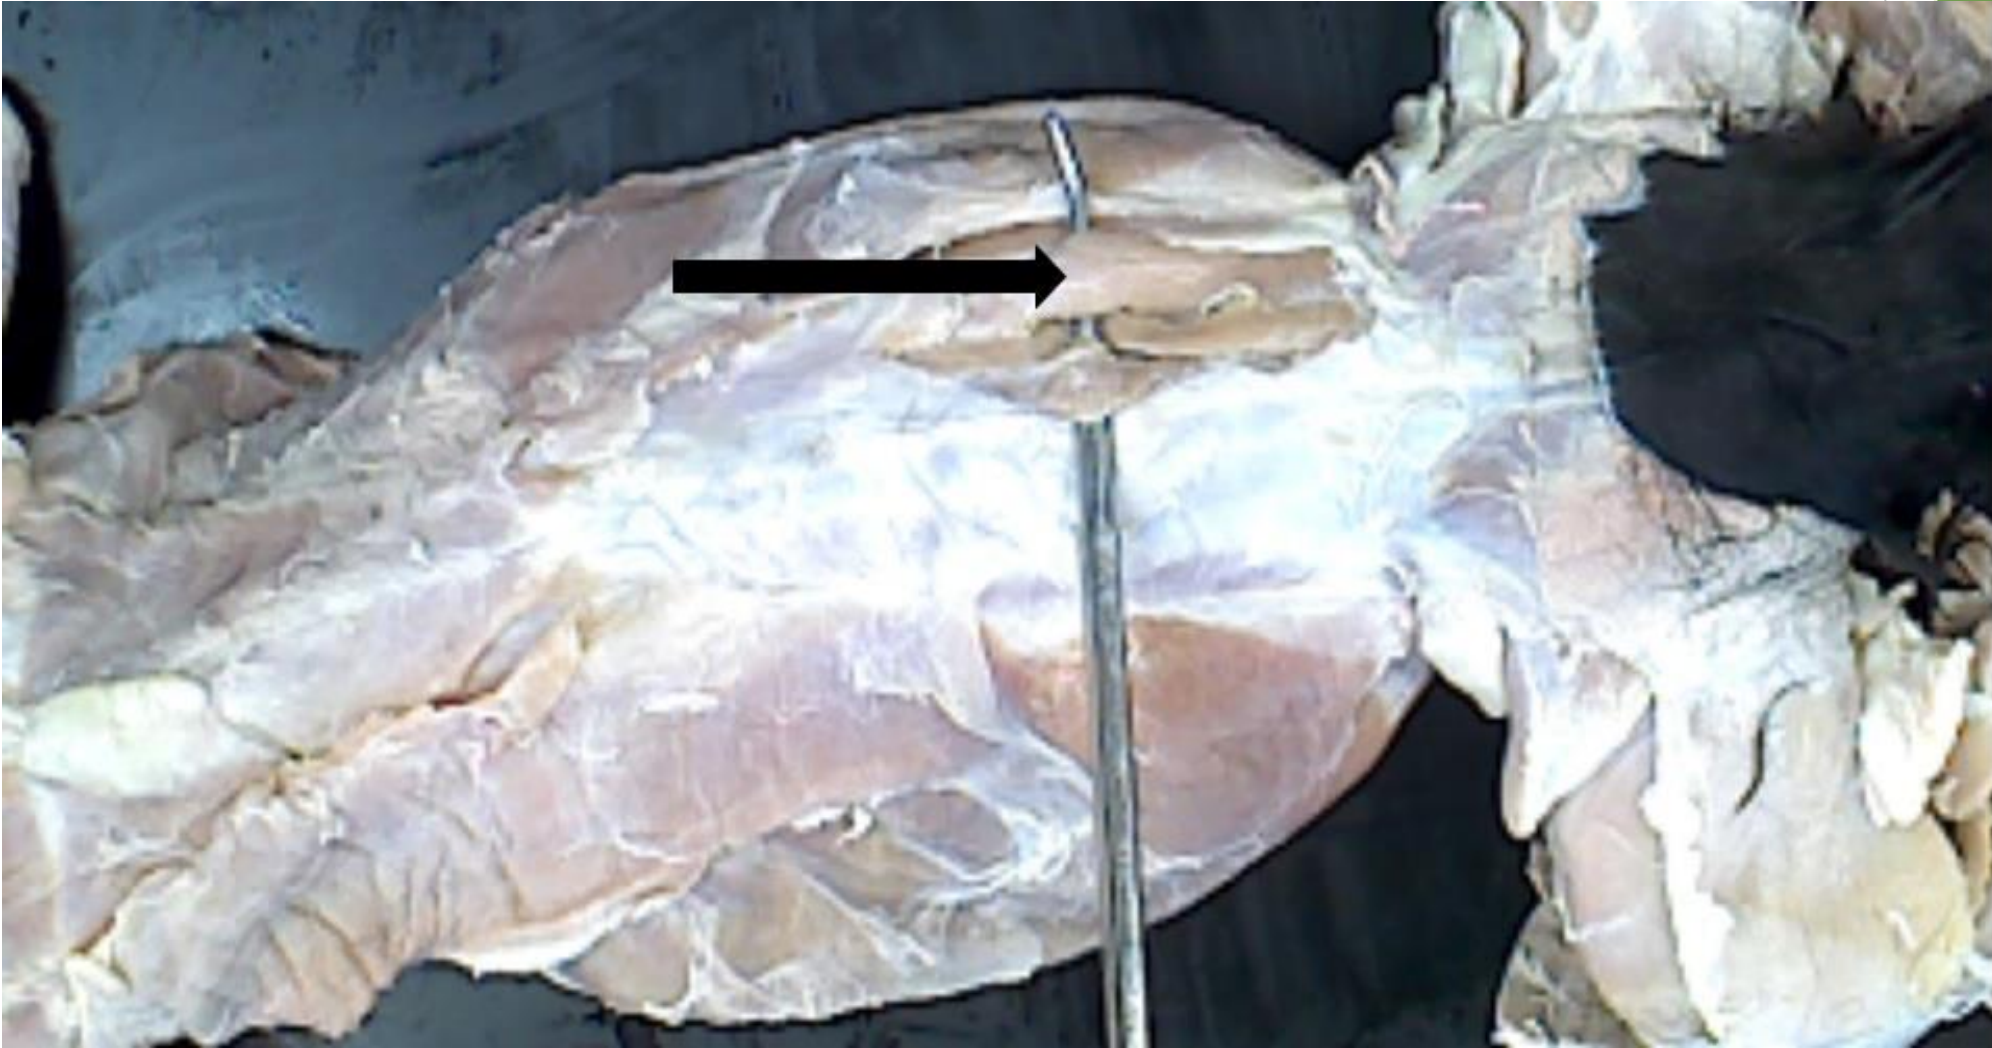

Iliocostalis