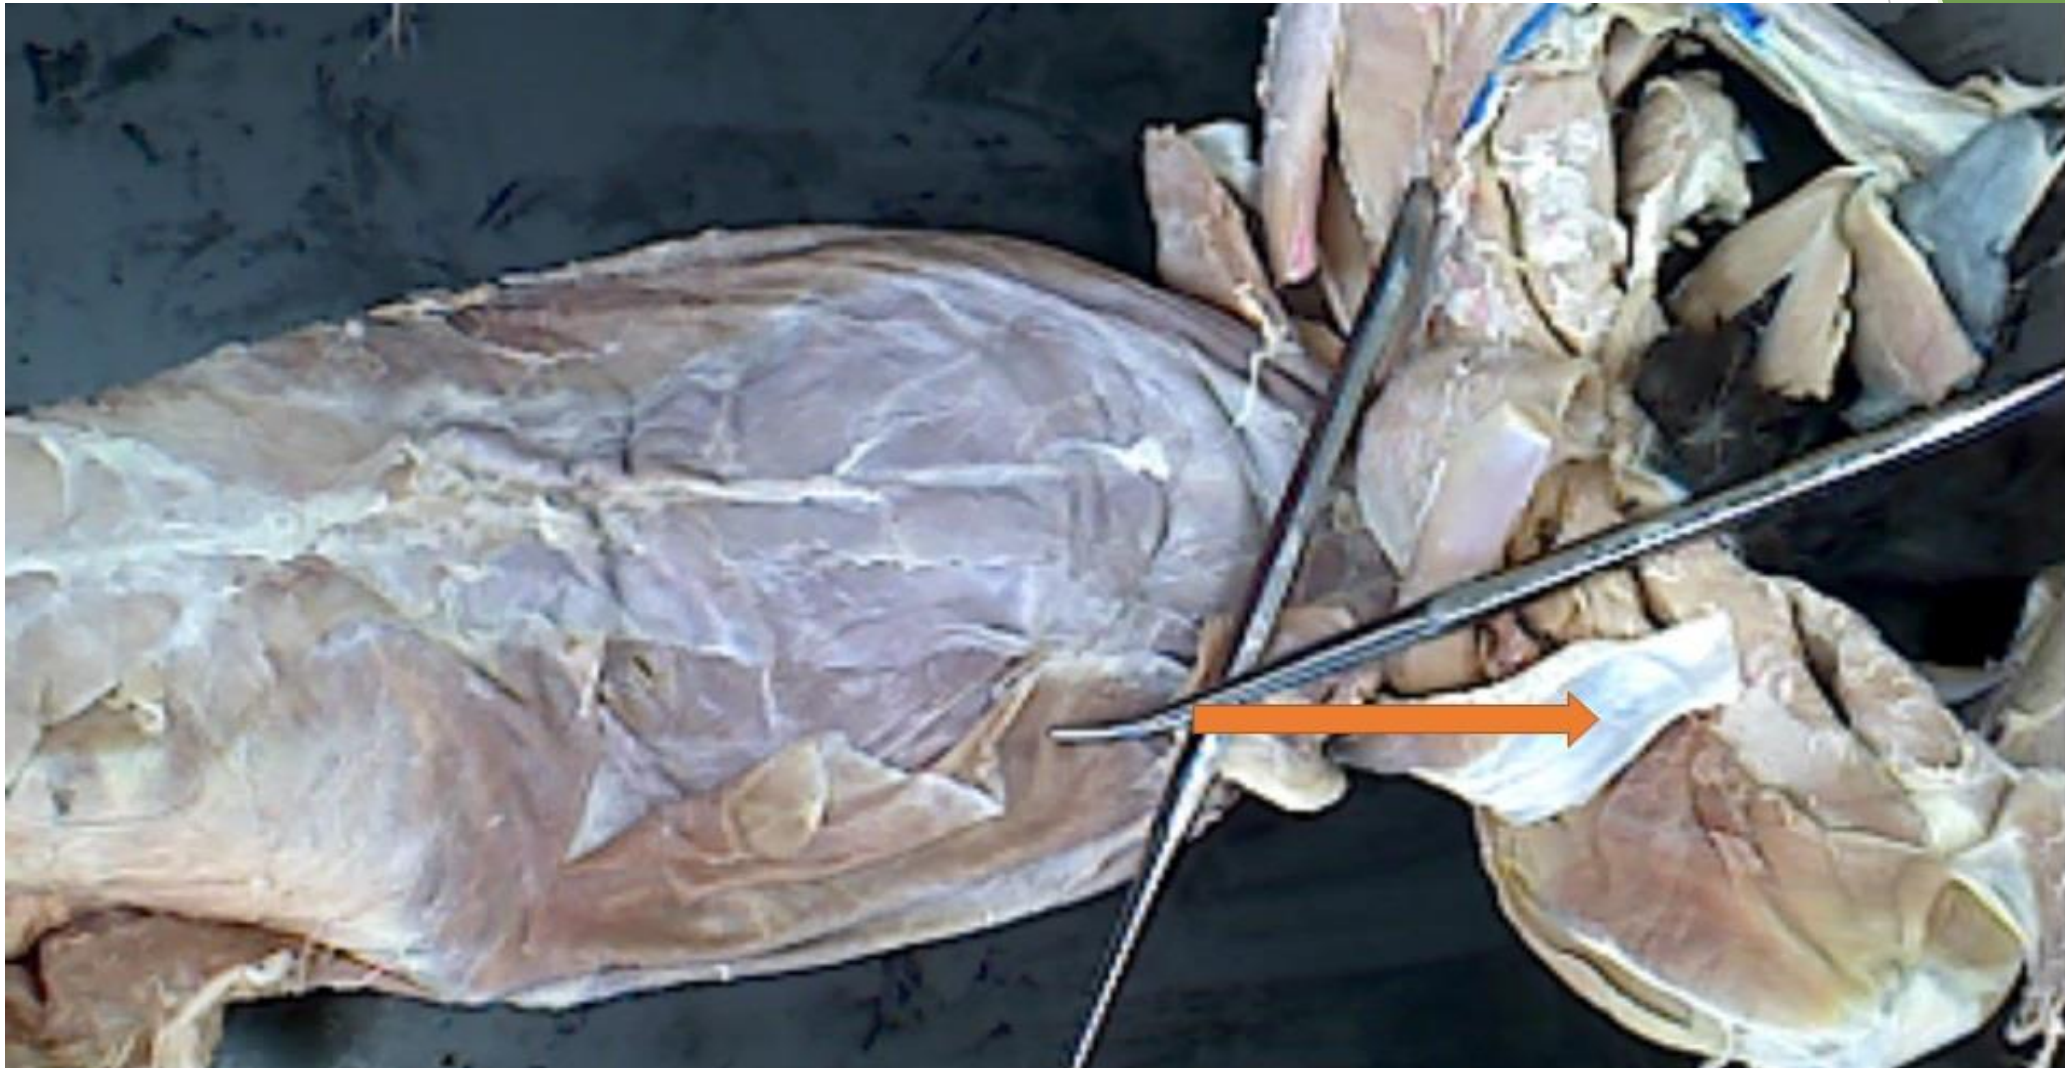

Iliotibial Tract