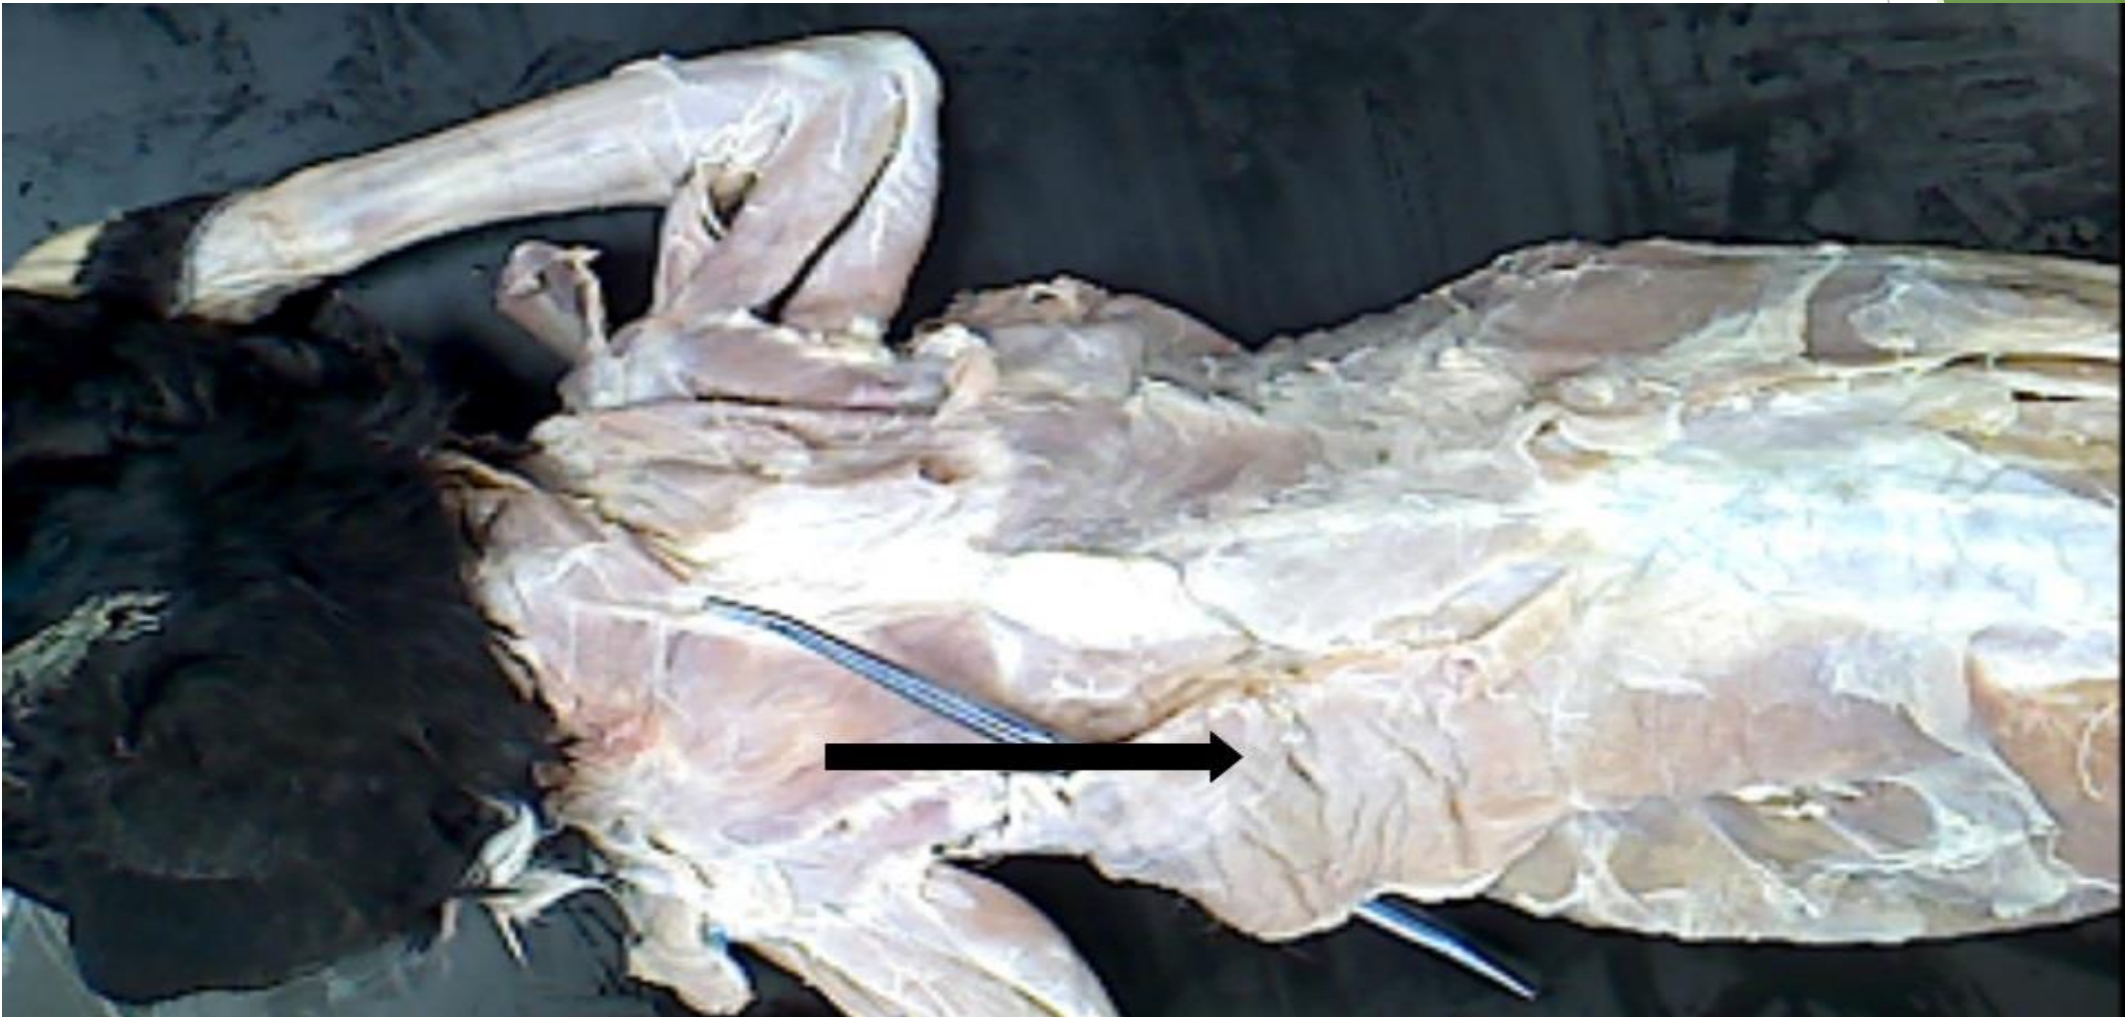

Latissimus Dorsi